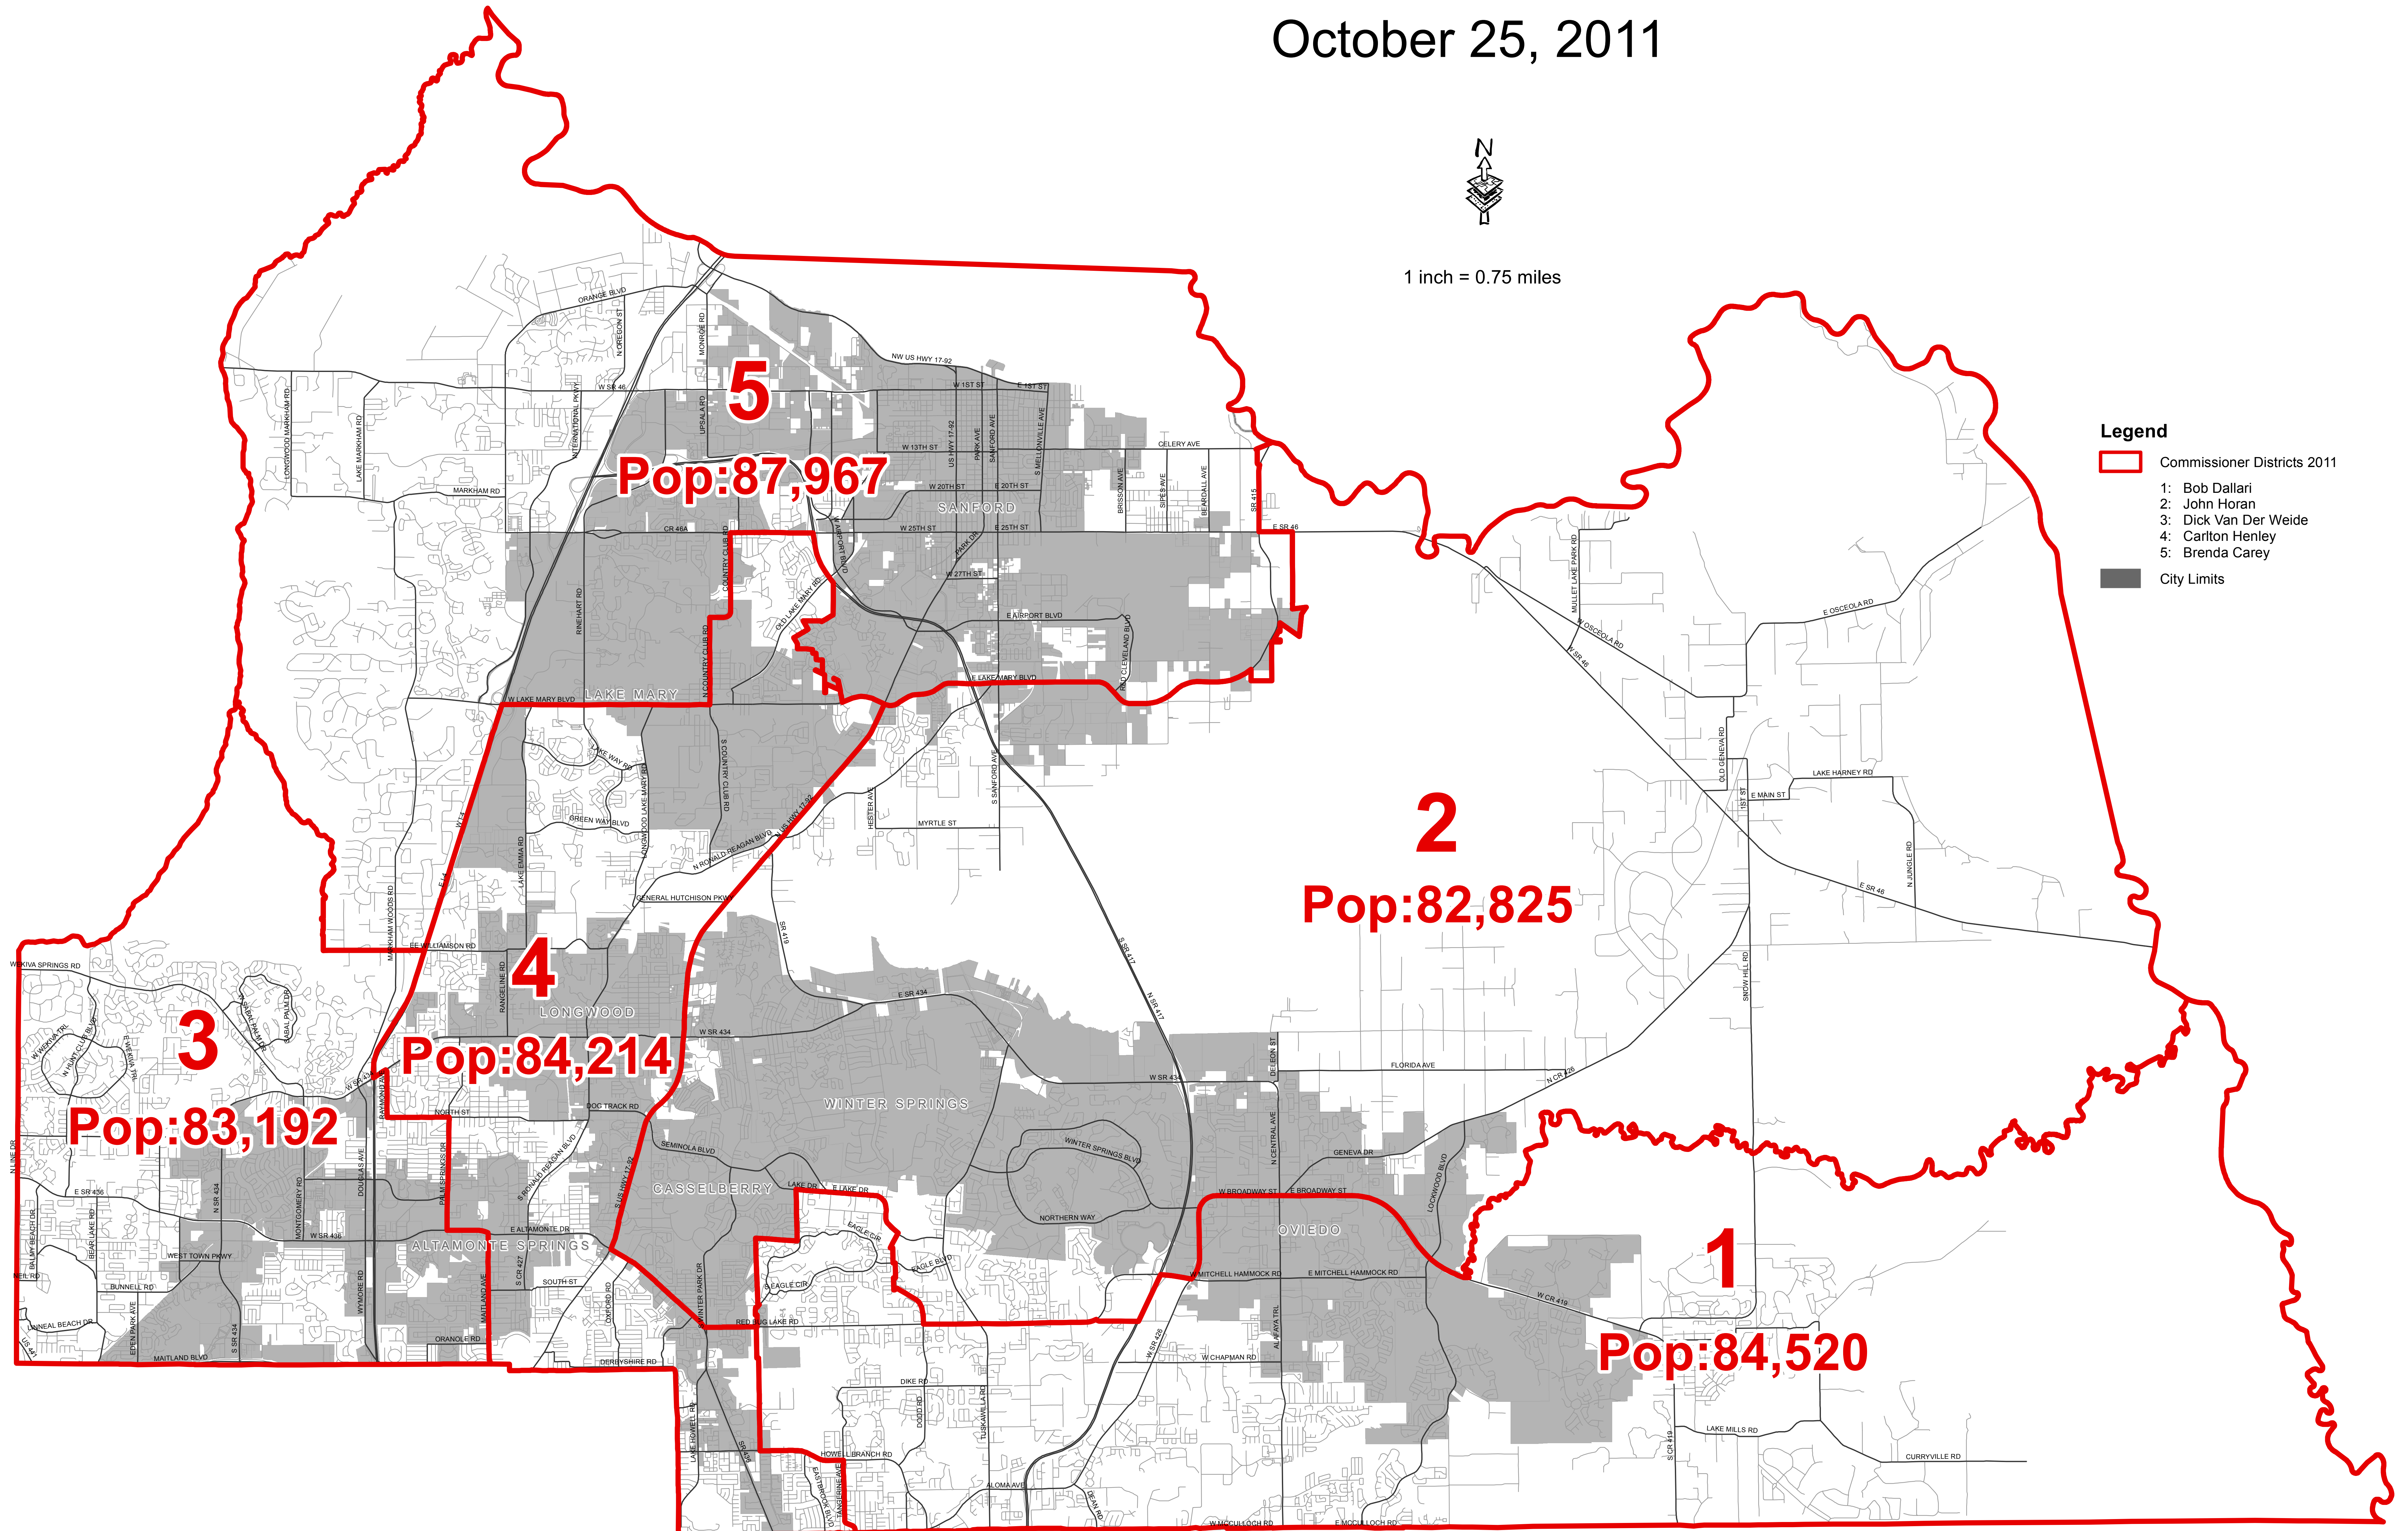

Exhibit One Commissioner Districts October 25, 2011

1 inch = 0.75 miles

Legend

-  Commissioner Districts 2011
- 1: Bob Dallari
- 2: John Horan
- 3: Dick Van Der Weide
- 4: Carlton Henley
- 5: Brenda Carey
-  City Limits